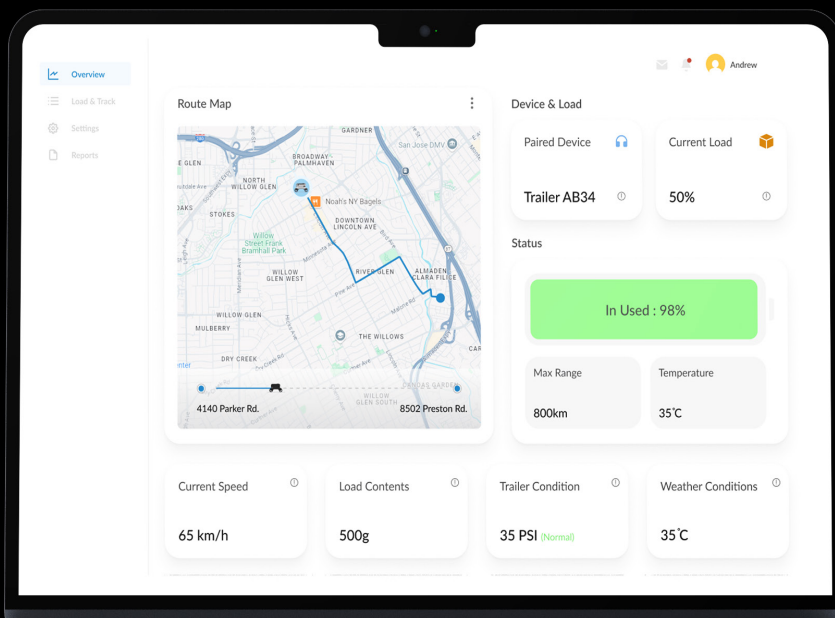

A Glimpse into Our Visuals

Account Creation

Trailer Connection

Trailer Details

Main Dashboard Interface

Load & Track Dashboard

Let's Talk!

Website: www.orange-circle.com
Email: info@orange-circle.com