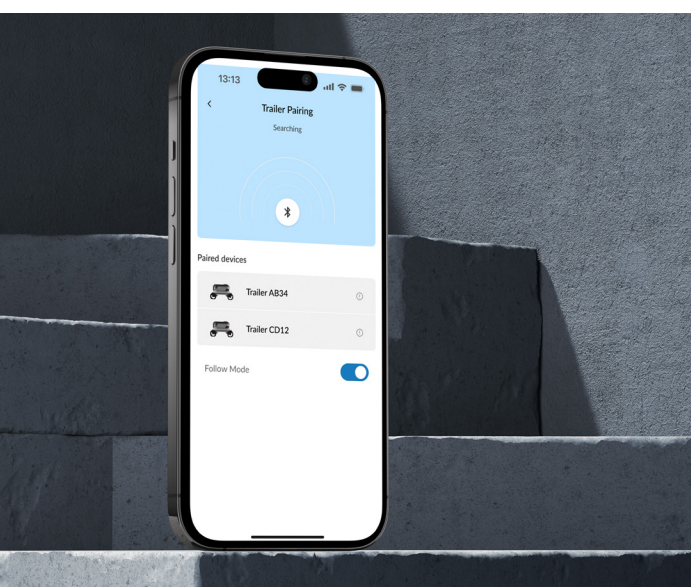

Problem Statement

- Trailers lack automation and efficiency
- Sustainability in trailers is overlooked
- Safety features are insufficient
- Trailers are not versatile
- AI and wireless tech are underutilized