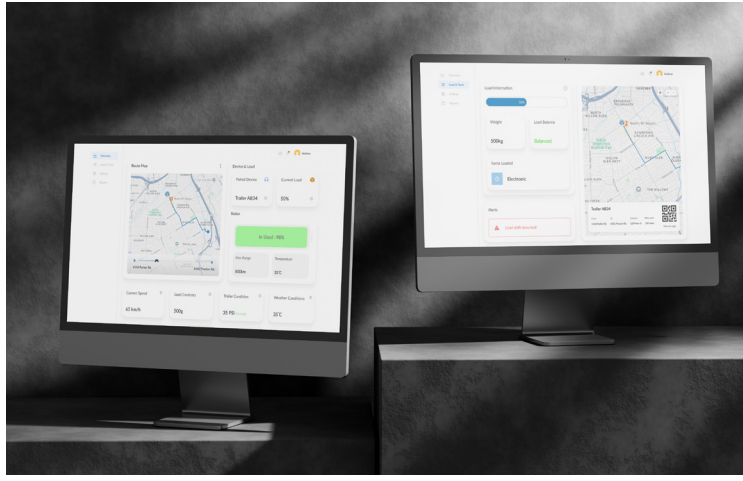

Problem Statement

- Trailers lack automation and efficiency
- Sustainability in trailers is overlooked
- Safety features are insufficient
- Trailers are not versatile
- AI and wireless tech are underutilized