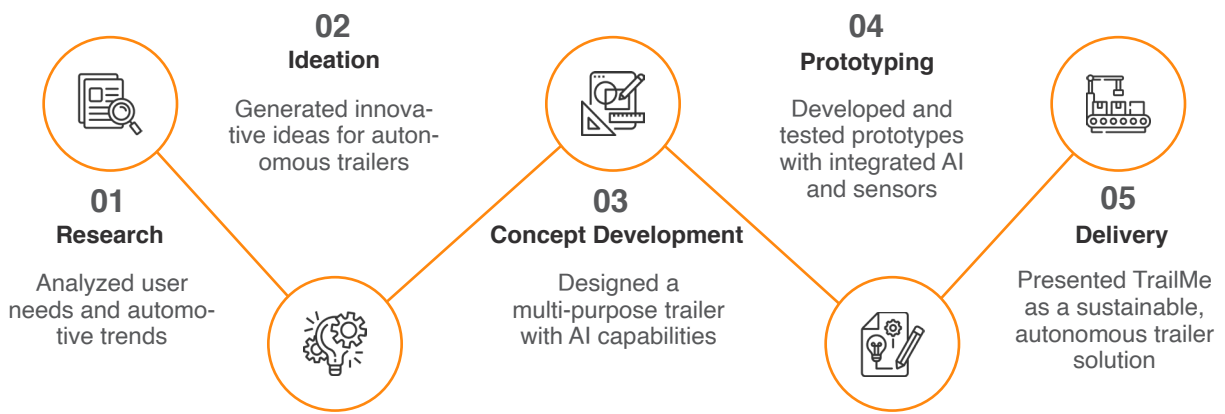

TrailMe Autonomous Electric Trailer

TrailMe is an autonomous electric trailer that pairs with vehicles for seamless, safe, and sustainable baggage transport using advanced AI and sensor technology.

Designed with sustainability in mind, TrailMe offers wireless charging, autonomous operation, and multi-purpose functionality to simplify transportation and reduce environmental impact.

Results & Outcomes

- Introduced wireless charging for hassle-free operation
- Integrated AI and sensors for safety and autonomous functionality
- Designed a sustainable, fully electric trailer
- Expanded potential use cases: street cleaning, delivery, and logistics
- Enhanced user experience with seamless pairing to vehicles