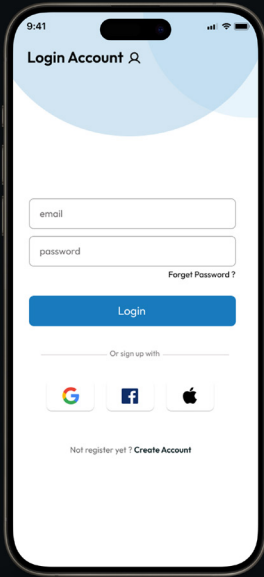

A Glimpse into Our Visuals

Account Creation