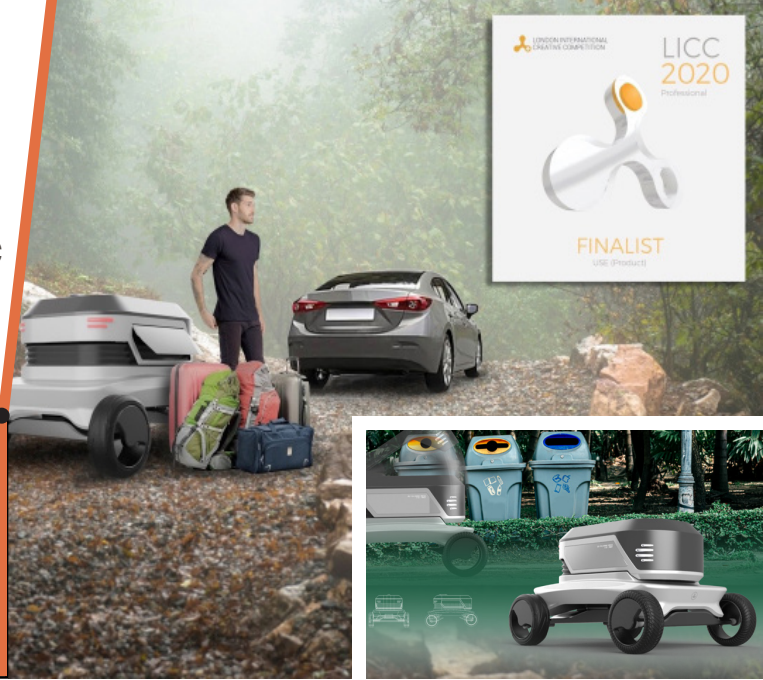

TrailMe Autonomous Electric Trailer

TrailMe is an autonomous electric trailer that pairs with vehicles for seamless, safe, and sustainable baggage transport using advanced AI and sensor technology.

Designed with sustainability in mind, TrailMe offers wireless charging, autonomous operation, and multi-purpose functionality to simplify transportation and reduce environmental impact.