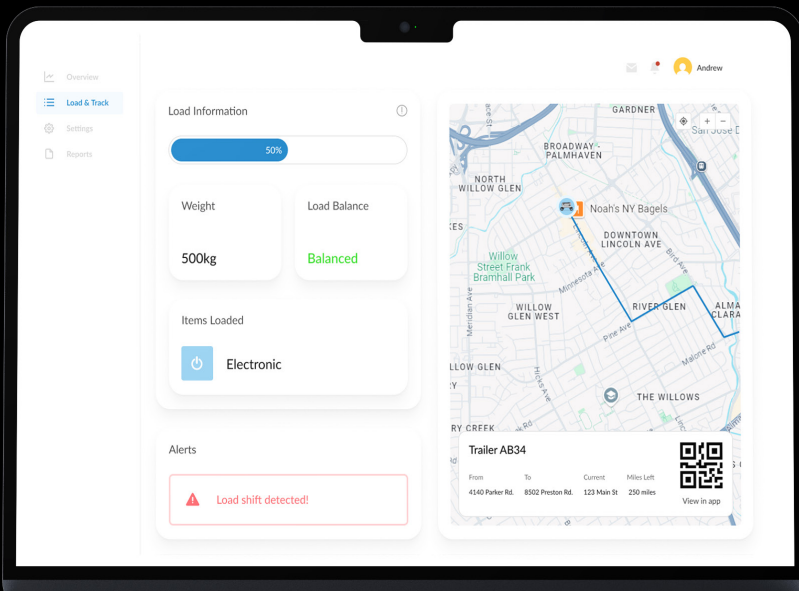

A Glimpse into Our Visuals

Account Creation

Trailer Connection

Trailer Details

Main Dashboard Interface

Load & Track Dashboard

Let's Talk!

Website: www.orange-circle.com
Email: info@orange-circle.com