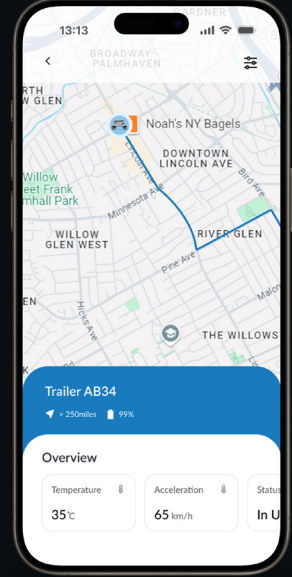

A Glimpse into Our Visuals

Account Creation

Trailer Connection

Trailer Details

Main Dashboard Interface

Load & Track Dashboard

Let's Talk!

Website: www.orange-circle.com
Email: info@orange-circle.com