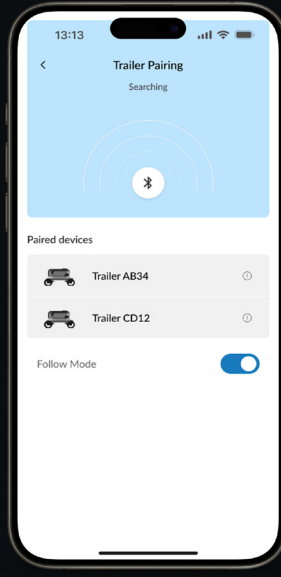

Trailer Connection