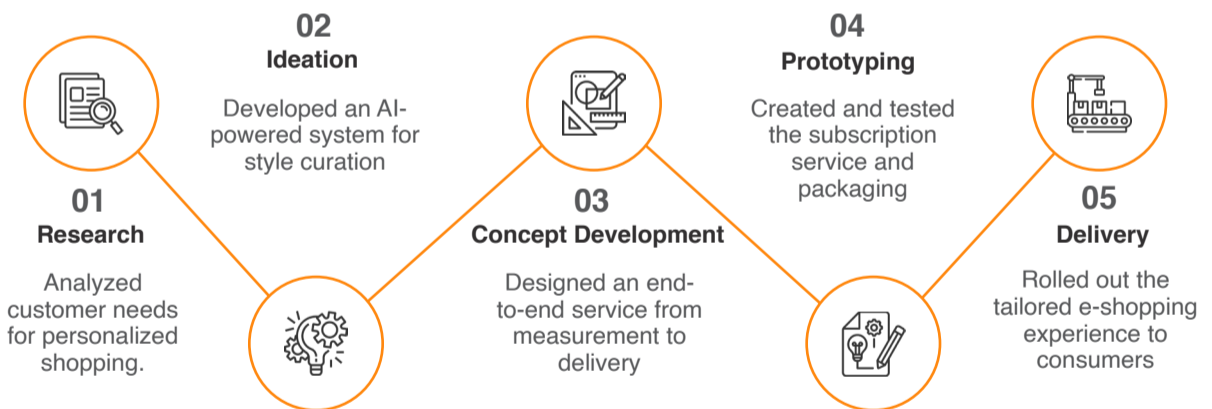

Results & Outcomes

- Seamless integration of online and in-store services
- AI-driven personalized styling tailored to user preferences
- Enhanced convenience with monthly deliveries
- Sustainable packaging options for reuse or return
- Elevated customer satisfaction with customization and VIP options