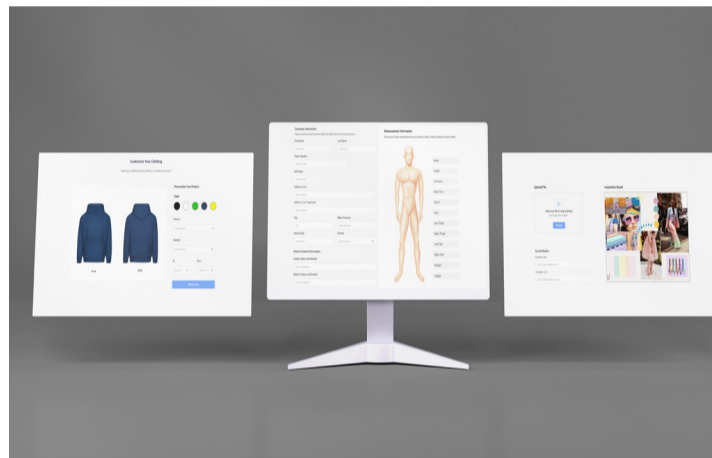

Results & Outcomes

- Seamless integration of online and in-store services
- AI-driven personalized styling tailored to user preferences
- Enhanced convenience with monthly deliveries
- Sustainable packaging options for reuse or return
- Elevated customer satisfaction with customization and VIP options